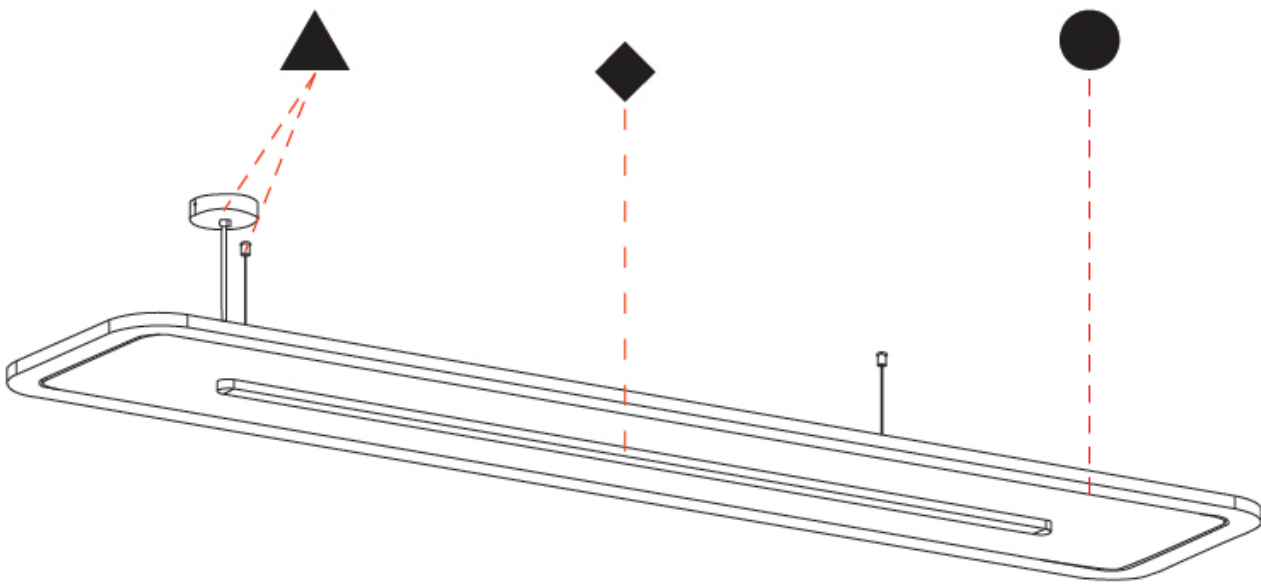

PARALLEL SUSPENSION

A300377-

PROJECT	_____
TYPE	_____
SPECIFIER	_____
QUANTITY	_____
DATE	_____

A