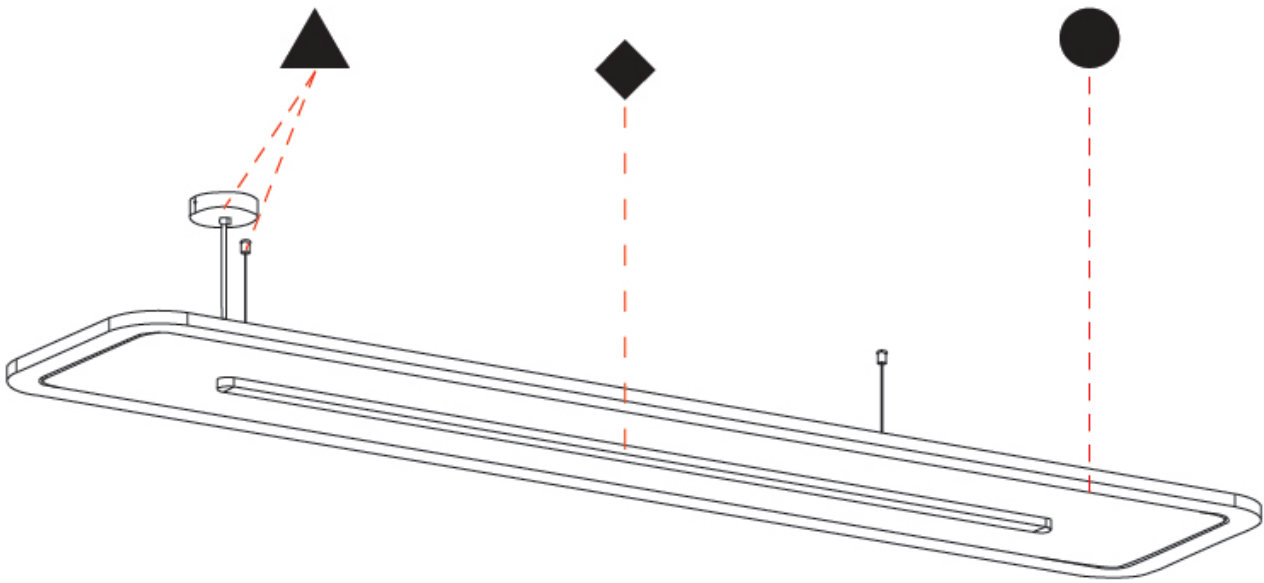

PARALLEL SUSPENSION

A300376-

PROJECT	_____
TYPE	_____
SPECIFIER	_____
QUANTITY	_____
DATE	_____

A