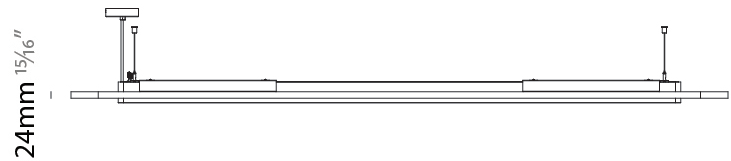

GENERAL

Series: Parallel
Brand: Prolicht
Division: Architectural
Mounting Type: Suspension
Mounting Location: Ceiling
Subcategory: Acoustic

PHYSICAL

Shape: Oblong
Length (mm): 2400
Length (in): 94 1/2
Width (mm): 500
Width (in): 19 11/16
Light Distribution: Direct
Diffuser: PMMA - Opal / Micro-Prism
Fixture Finish: SSR / BKV / CWI / CRY / HAB / UFT / ITA / RUA / FTG / MYG / LOD / PUS / FRO / FUP / KIA / POP / BLS / SPG / MEY / GOH / GUM / CHC / COM / ABZ / JAG / OBR / MOS / ROR
Holder Finish: ANC / ASH / BNA / BTC / BZE / CEL / EGG / EVG / FOG / FOS / FST / FUA / IRI / IRO / KHA / LIC / LIM / MER / MSN / MUS / ONX / PEA / PLU / POL / PPY / RAY / ROY / RST / STE / SWD / TAN / TAU
Fixture Material: Aluminum
Cable Details: 2,000mm / 78 3/4" or 6,000mm / 236 1/4" Transparent Cable

ELECTRICAL

Lamp Type: LED (Zhaga Standard)
Input Wattage (W): 40
Total Output Wattage (W): 36
Dimming: Phase Dimming / 0-10V Dimming / Matter Dimming
Driver Included: Yes
Driver Location: Integrated
Driver Type: Constant Current - 120 / 277Vac
Driver Class: Class 2
Input Voltage (V): 120 - 277

LED

Color Temperature (°K): 2700 / 3000 / 3500 / 4000
CRI: >90 CRI
Lamp Life (hrs): 50000

OPTICAL

RATINGS AND CERTIFICATIONS

Certified By: CSA Certified to UL and CSA Standards
IP rating: IP20